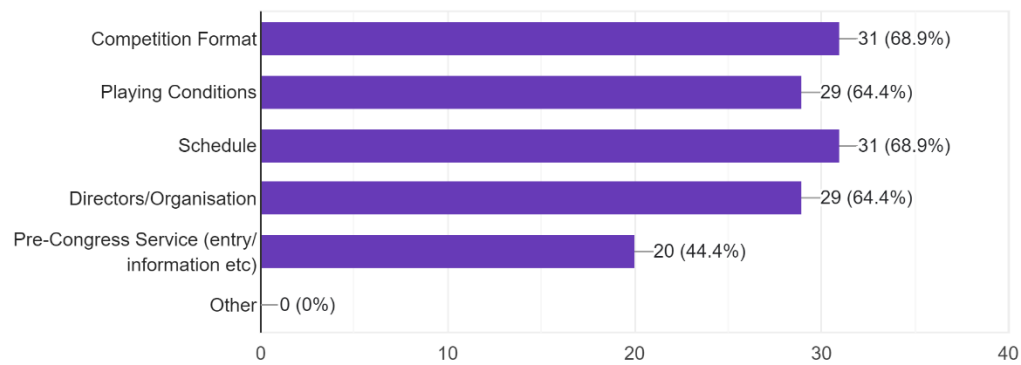

50 responses

- Very much
- Moderately
- No

In principle how likely are you to enter this type of event again (assuming the same format, etc)

50 responses

- Definitely would
- Probably would
- Unlikely
- Definitely would not

Please mark only the aspects of the event which were 'excellent':

45 responses

Please mark only the aspects of the event which 'require improvement':

21 responses

Would you have preferred any of the following? (Choose any which apply)