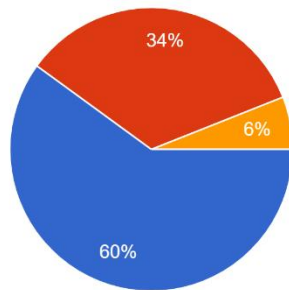

Easter Festival London 2022

Which of the following options fits you

50 responses

- First time playing in an EBU tournament
- Occasional EBU tournament player
- Regular EBU tournament player

Did you enjoy the event?

50 responses

- Very much
- Moderately
- No

In principle how likely are you to enter this type of event again (assuming the same format, etc)

50 responses

- Definitely would
- Probably would
- Unlikely
- Definitely would not