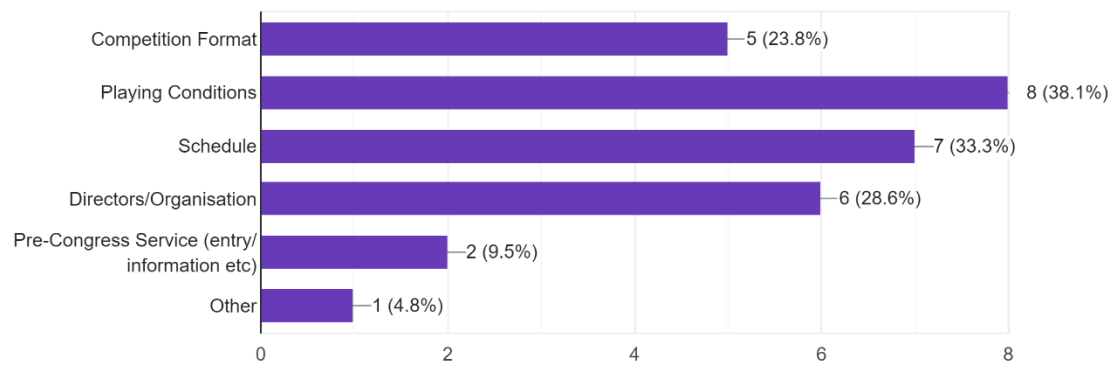

50 responses

- Very much
- Moderately
- No

In principle how likely are you to enter this type of event again (assuming the same format, etc)

50 responses

- Definitely would
- Probably would
- Unlikely
- Definitely would not

Please mark only the aspects of the event which were 'excellent':

45 responses

Please mark only the aspects of the event which 'require improvement':

21 responses

Would you have preferred any of the following? (Choose any which apply)