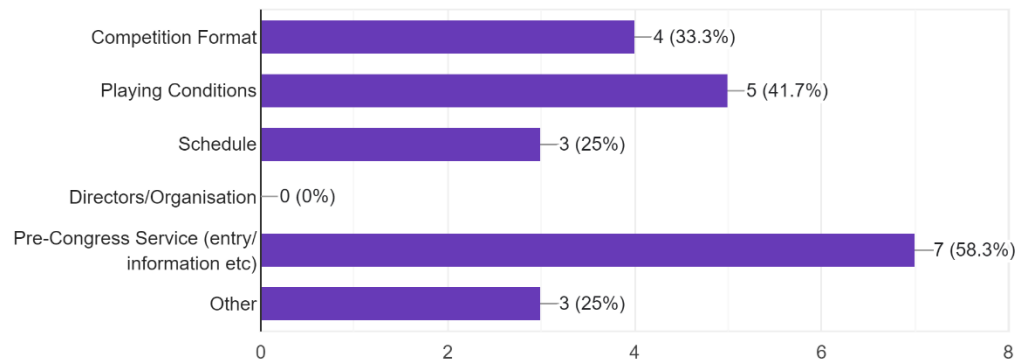

18 responses

- Very much
- Moderately
- No

In principle how likely are you to enter this type of event again (assuming the same format, etc)

18 responses

- Definitely would
- Probably would
- Unlikely
- Definitely would not

Please mark only the aspects of the event which were 'excellent':

17 responses

Please mark only the aspects of the event which 'require improvement':

12 responses

Would you have preferred any of the following? (Choose any which apply)