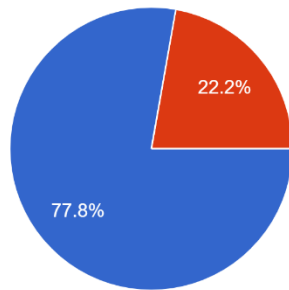

Garden Cities 2022

Which of the following options fits you

18 responses

- First time playing in an EBU tournament
- Occasional EBU tournament player
- Regular EBU tournament player

Did you enjoy the event?

18 responses

- Very much
- Moderately
- No

In principle how likely are you to enter this type of event again (assuming the same format, etc)

18 responses

- Definitely would
- Probably would
- Unlikely
- Definitely would not