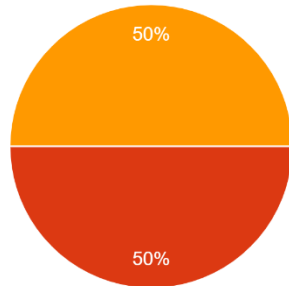

Garden Cities 2022

Which of the following options fits you

18 responses

- First time playing in an EBU tournament
- Occasional EBU tournament player
- Regular EBU tournament player

Did you enjoy the event?

18 responses

- Very much
- Moderately
- No

In principle how likely are you to enter this type of event again (assuming the same format, etc)

18 responses

- Definitely would
- Probably would
- Unlikely
- Definitely would not