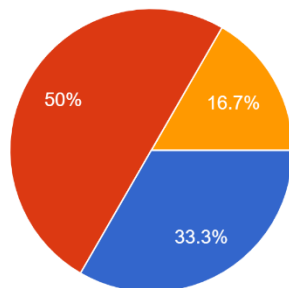

Garden Cities 2022

Which of the following options fits you

18 responses

- First time playing in an EBU tournament
- Occasional EBU tournament player
- Regular EBU tournament player

Did you enjoy the event?

18 responses

- Very much
- Moderately
- No

In principle how likely are you to enter this type of event again (assuming the same format, etc)

18 responses

- Definitely would
- Probably would
- Unlikely
- Definitely would not