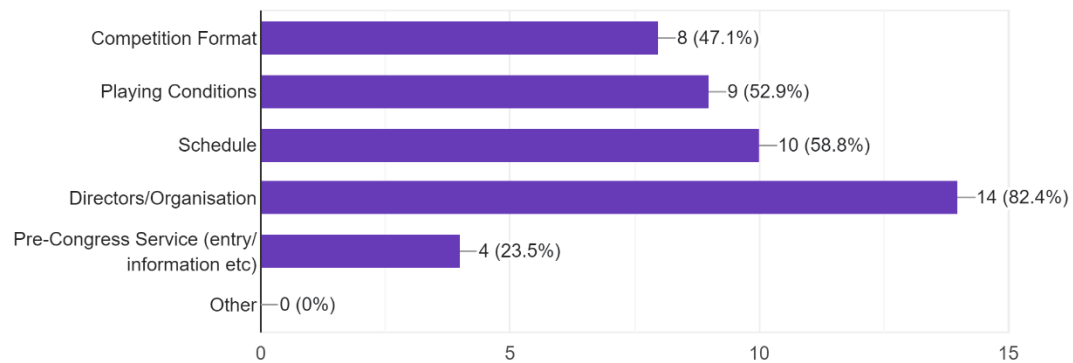

18 responses

- Very much
- Moderately
- No

In principle how likely are you to enter this type of event again (assuming the same format, etc)

18 responses

- Definitely would
- Probably would
- Unlikely
- Definitely would not

Please mark only the aspects of the event which were 'excellent':

17 responses

Please mark only the aspects of the event which 'require improvement':

12 responses

Would you have preferred any of the following? (Choose any which apply)