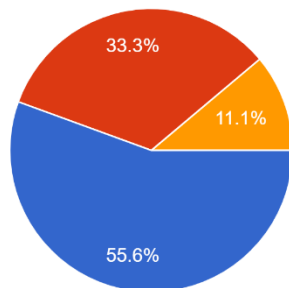

## Pachabo 2022

Which of the following options fits you

27 responses

- First time playing in an EBU tournament
- Occasional EBU tournament player
- Regular EBU tournament player

Did you enjoy the event?

27 responses

- Very much
- Moderately
- No

In principle how likely are you to enter this type of event again (assuming the same format, etc)

27 responses

- Definitely would
- Probably would
- Unlikely
- Definitely would not