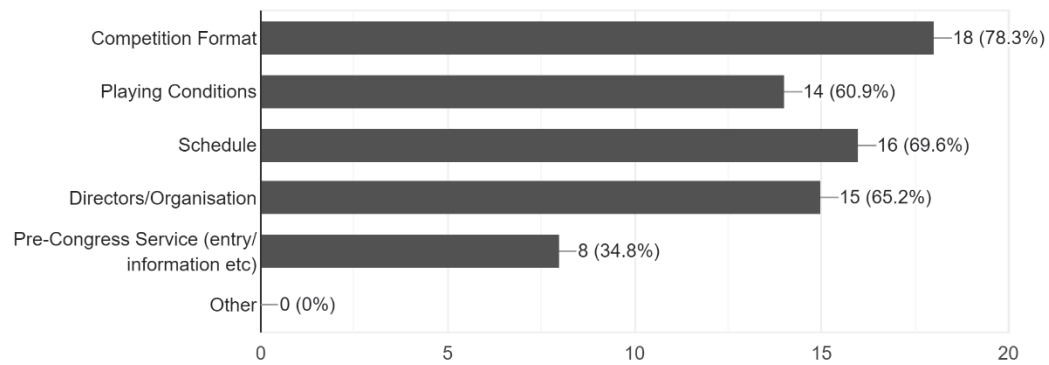

## Pachabo 2022

Which of the following options fits you

27 responses

- First time playing in an EBU tournament
- Occasional EBU tournament player
- Regular EBU tournament player

Did you enjoy the event?

27 responses

- Very much
- Moderately
- No

In principle how likely are you to enter this type of event again (assuming the same format, etc)

27 responses

- Definitely would
- Probably would
- Unlikely
- Definitely would not

Please mark only the aspects of the event which were 'excellent':

23 responses

Please mark only the aspects of the event which 'require improvement':

10 responses

Would you have preferred any of the following? (Choose any which apply)