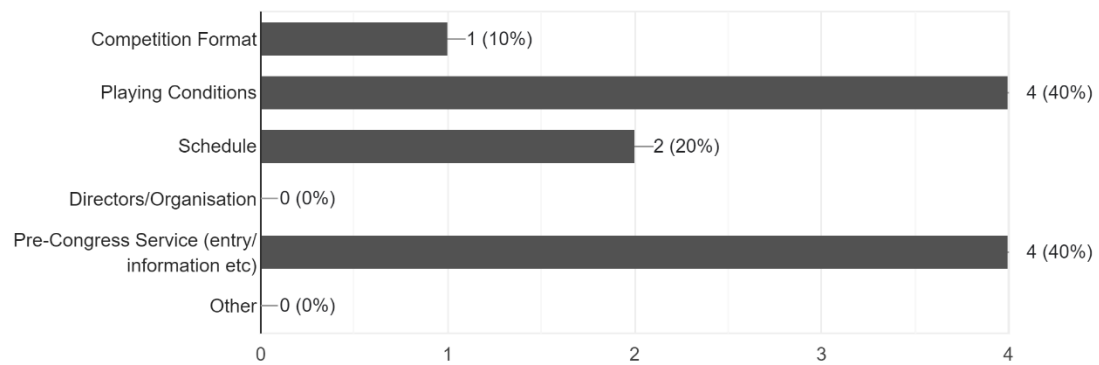

## Pachabo 2022

Which of the following options fits you

27 responses

- First time playing in an EBU tournament
- Occasional EBU tournament player
- Regular EBU tournament player

Did you enjoy the event?

27 responses

- Very much
- Moderately
- No

In principle how likely are you to enter this type of event again (assuming the same format, etc)

27 responses

- Definitely would
- Probably would
- Unlikely
- Definitely would not

Please mark only the aspects of the event which were 'excellent':

23 responses

Please mark only the aspects of the event which 'require improvement':

10 responses

Would you have preferred any of the following? (Choose any which apply)