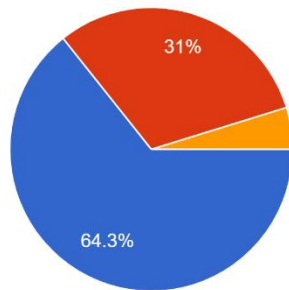

## Portland Pairs 2022

Which of the following options fits you

42 responses

- First time playing in an EBU tournament
- Occasional EBU tournament player
- Regular EBU tournament player

Did you enjoy the event?

42 responses

- Very much
- Moderately
- No

In principle how likely are you to enter this type of event again (assuming the same format, etc)

42 responses

- Definitely would
- Probably would
- Unlikely
- Definitely would not