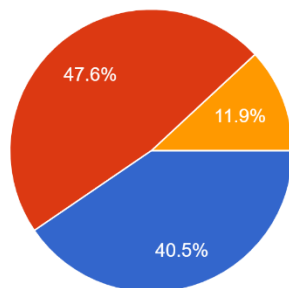

## Portland Pairs 2022

Which of the following options fits you

42 responses

- First time playing in an EBU tournament
- Occasional EBU tournament player
- Regular EBU tournament player

Did you enjoy the event?

42 responses

- Very much
- Moderately
- No

In principle how likely are you to enter this type of event again (assuming the same format, etc)

42 responses

- Definitely would
- Probably would
- Unlikely
- Definitely would not