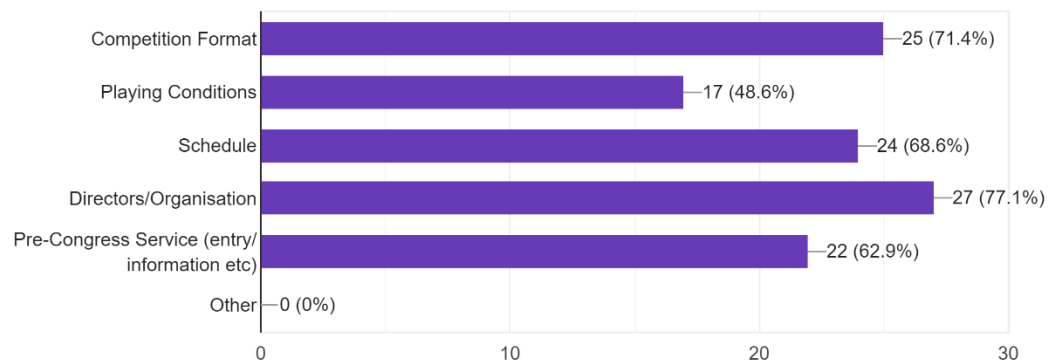

## Portland Pairs 2022

Which of the following options fits you

42 responses

- First time playing in an EBU tournament
- Occasional EBU tournament player
- Regular EBU tournament player

Did you enjoy the event?

42 responses

- Very much
- Moderately
- No

In principle how likely are you to enter this type of event again (assuming the same format, etc)

42 responses

- Definitely would
- Probably would
- Unlikely
- Definitely would not

Please mark only the aspects of the event which were 'excellent':

35 responses

Please mark only the aspects of the event which 'require improvement':

19 responses

Would you have preferred any of the following? (Choose any which apply)