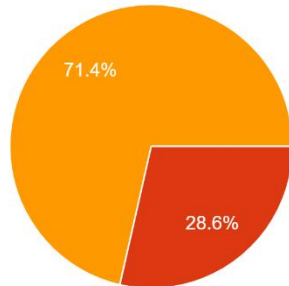

## Portland Pairs 2022

Which of the following options fits you

42 responses

- First time playing in an EBU tournament
- Occasional EBU tournament player
- Regular EBU tournament player

Did you enjoy the event?

42 responses

- Very much
- Moderately
- No

In principle how likely are you to enter this type of event again (assuming the same format, etc)

42 responses

- Definitely would
- Probably would
- Unlikely
- Definitely would not