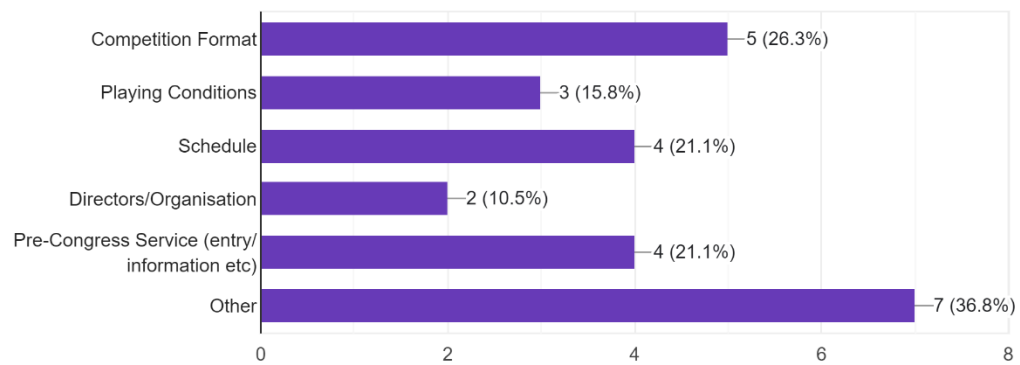

## Portland Pairs 2022

Which of the following options fits you

42 responses

- First time playing in an EBU tournament
- Occasional EBU tournament player
- Regular EBU tournament player

Did you enjoy the event?

42 responses

- Very much
- Moderately
- No

In principle how likely are you to enter this type of event again (assuming the same format, etc)

42 responses

- Definitely would
- Probably would
- Unlikely
- Definitely would not

Please mark only the aspects of the event which were 'excellent':

35 responses

Please mark only the aspects of the event which 'require improvement':

19 responses

Would you have preferred any of the following? (Choose any which apply)