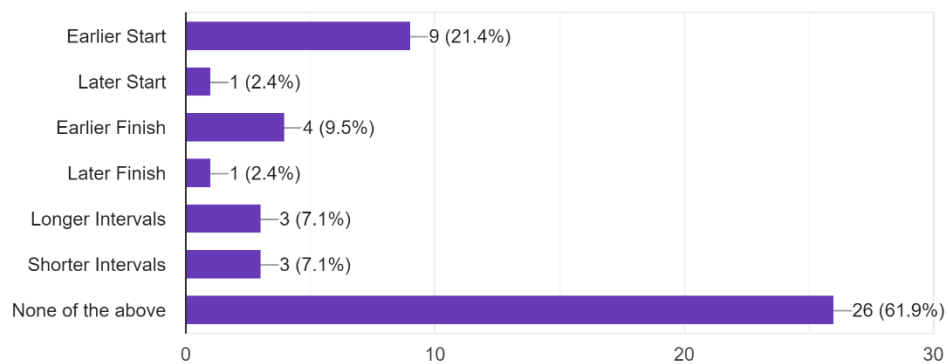

Would you have preferred any of the following? (Choose any which apply)

42 responses