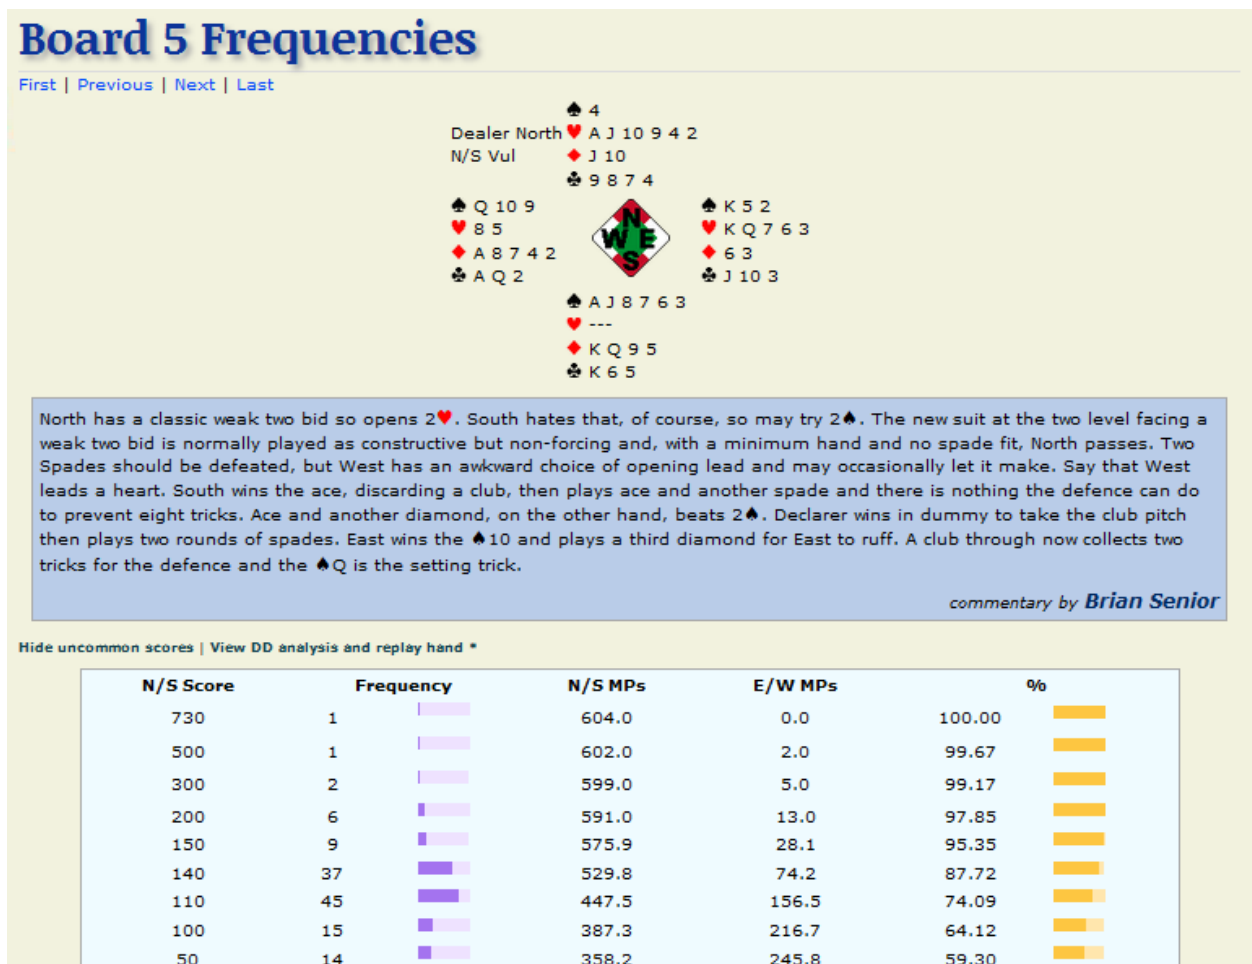

As well as deal files, travellers and curtain cards, commentaries on the hands will be available to be downloaded by the club representative via the Members Area. They will also be available online to be viewed or downloaded by the players after the event. 36 hands are provided, so it covers all movements. Please be aware that, from 1st January 2016, only sessions in which a pair plays 70% of the boards in use are eligible for Master Points. [See here](#) for more details and for suggested movements to help accommodate this requirement.

You can find out more information on entering and how to run your event at <http://www.ebu.co.uk/sims/>. All past results, current results, instructions and conditions of contest are found here.

If you don't know, or have lost, your password you can get a reminder via www.ebu.co.uk/passwords.

Results

All the results will appear online and are updated as soon as any results are submitted. The results service is, we believe, excellent, with a breakdown of score frequency and matchpoint percentage, along with the hands, commentary and double dummy analysis feature. Please see the screenshot below for an example of the results service.

The Hands

We sometimes receive comments that some members are deterred from entering sims events because they believe the hands are 'rigged' and are intentionally made to include abnormal distributions and awkward situations that they do not enjoy. This is **not** the case.

The hands are computer dealt, and each set is used exactly as dealt by the dealing program (we use Big Deal for this). There is no manipulation of the hands, nor do we deal 100 and pick the 'strangest' 36. They are as